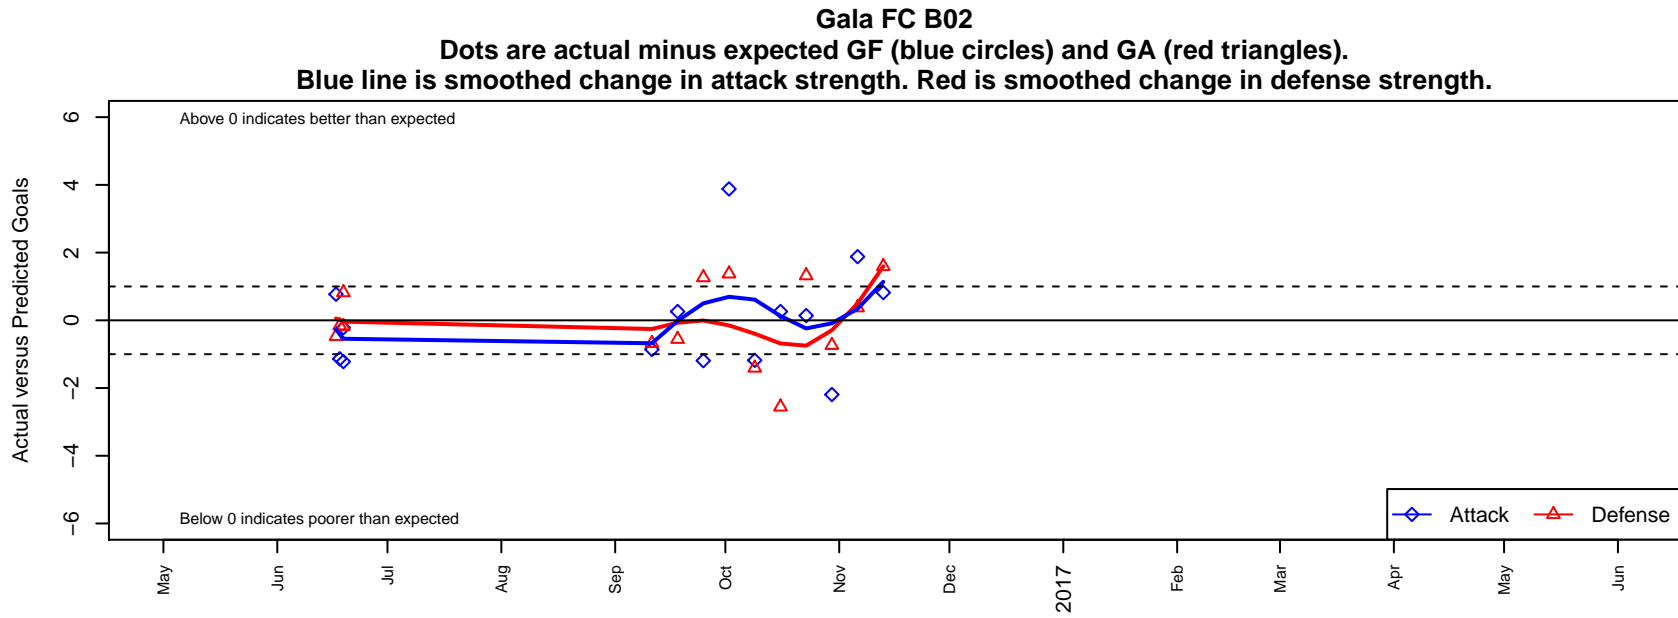

Gala FC B02

Gala FC
 Marysville, WA
 B02 total strength=1278
 attack=9.37 defense=2.94
 fall league = PSPL Classic 1 West U15

alt names used:
 Gala FC Bu15 02
 Gala FC BU15

Venues played:
 2016 Skagit Firecracker U15
 2016 PSPL Classic 1 West U15

**attack and defense variance (black dot)
relative to other teams
and top 10 in region**

**attack and defense rating
relative to others at age
and all opponents in last 13 months**

Performance relative to 13 month average