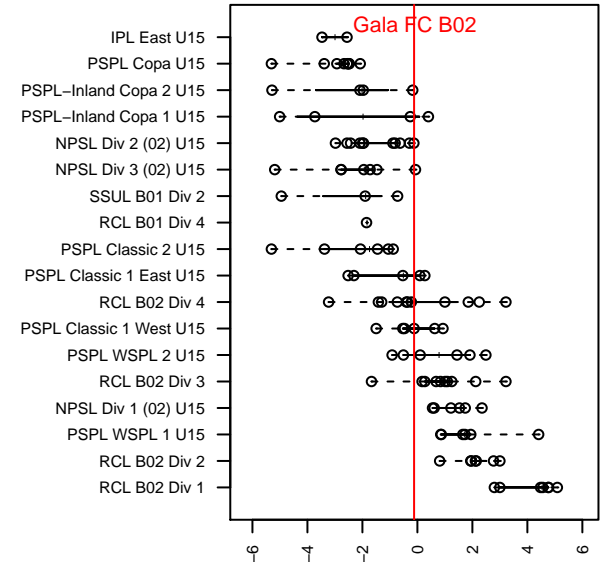

Gala FC B02

Gala FC
 Marysville, WA
 B02 total strength=1278
 attack=9.37 defense=2.94
 fall league = PSPL Classic 1 West U15

alt names used:
 Gala FC Bu15 02
 Gala FC BU15

Venues played:
 2016 Skagit Firecracker U15
 2016 PSPL Classic 1 West U15

**attack and defense variance (black dot)
relative to other teams
and top 10 in region**

**attack and defense rating
relative to others at age
and all opponents in last 13 months**

Performance relative to 13 month average

Performance relative to 13 month average

date	home		away		venue	pred.home	pred.away
2016-11-13	Liga Tlaxtli FC Guerreros B02	3	Gala FC B02	3	2016 PSPL Classic 1 West U15	4.59	2.18
2016-11-06	RSA Elite B B02	2	Gala FC B02	7	2016 PSPL Classic 1 West U15	2.37	5.12
2016-10-30	Gala FC B02	1	Nortac Sparta Red B02	3	2016 PSPL Classic 1 West U15	3.19	2.26
2016-10-23	PCSC Cosmos B02	0	Gala FC B02	2	2016 PSPL Classic 1 West U15	1.32	1.86
2016-10-16	Gala FC B02	2	TC United Navy B02	6	2016 PSPL Classic 1 West U15	1.74	3.44
2016-10-09	Gala FC B02	1	Liga Tlaxtli FC Guerreros B02	6	2016 PSPL Classic 1 West U15	2.18	4.59
2016-10-02	Gala FC B02	9	RSA Elite B B02	1	2016 PSPL Classic 1 West U15	5.12	2.37
2016-09-25	Nortac Sparta Red B02	1	Gala FC B02	2	2016 PSPL Classic 1 West U15	2.26	3.19
2016-09-18	TC United Navy B02	4	Gala FC B02	2	2016 PSPL Classic 1 West U15	3.44	1.74
2016-09-11	Gala FC B02	1	PCSC Cosmos B02	2	2016 PSPL Classic 1 West U15	1.86	1.32
2016-06-19	Gala FC B02	3	WA Rush Nero B02	1	2016 Skagit Firecracker U15	4.22	1.82
2016-06-19	Gala FC B02	4	WA Rush Nero B02	2	2016 Skagit Firecracker U15	4.22	1.82
2016-06-18	NPSA Titans Navy B02	5	Gala FC B02	0	2016 Skagit Firecracker U15	4.84	1.14
2016-06-17	Gala FC B02	5	EPIC B02	2	2016 Skagit Firecracker U15	4.23	1.53